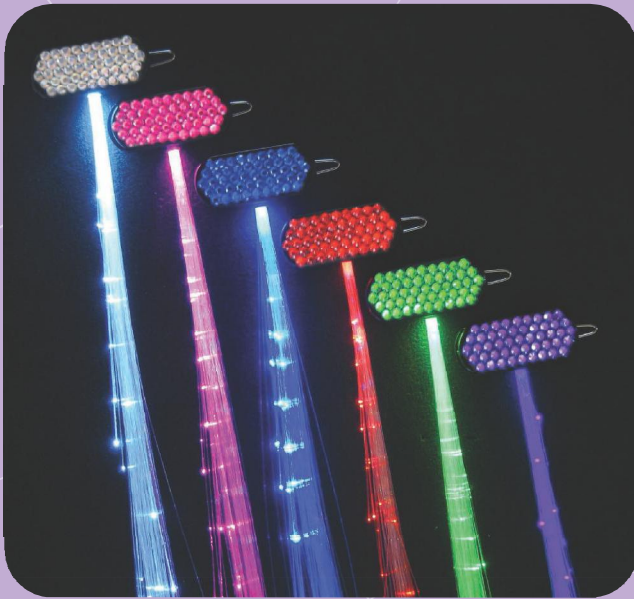

Glowbys

Fiber Optic Hair Lights

A fun hair accessory, great for holidays, parties, prom – any nighttime event!

Gem Glowbys

Hair Crystals

Crystal Tresses

Elegant Crystal Strands

Crystal Stars

Individual Hair Crystals
Apply them anywhere!

Glowbys Barrettes with
Colorful Acrylic Rhinestones

Lead Free!

luminence

Swarovski® Crystals

Glowbys Light up your hair with Glowbys fiber optic hair accessories! Like stars, Glowbys shine more brilliantly the darker it gets. Great for parties, prom, concerts, Halloween, Mardi Gras, St Patrick's Day - any nighttime event!

Each Glowby has ~60 fibers and is 14" long, but can be cut to any length. A star of light appears wherever the fiber is cut. Glowbys come in a cascade fiber pattern, but can easily be styled into any updo or hairstyle. Use your imagination!

Crystal Tresses Elegant crystal strands; 10 inches long with 8 crystals per strand. Holds firmly in the hair via two small magnets. Easily attachable and removable, to be worn over and over again.

Crystal Stars 12 Individual Swarovski Hair Crystals. Easily attachable and removable; just peel off and apply to your hair, or anywhere! May be reused once.